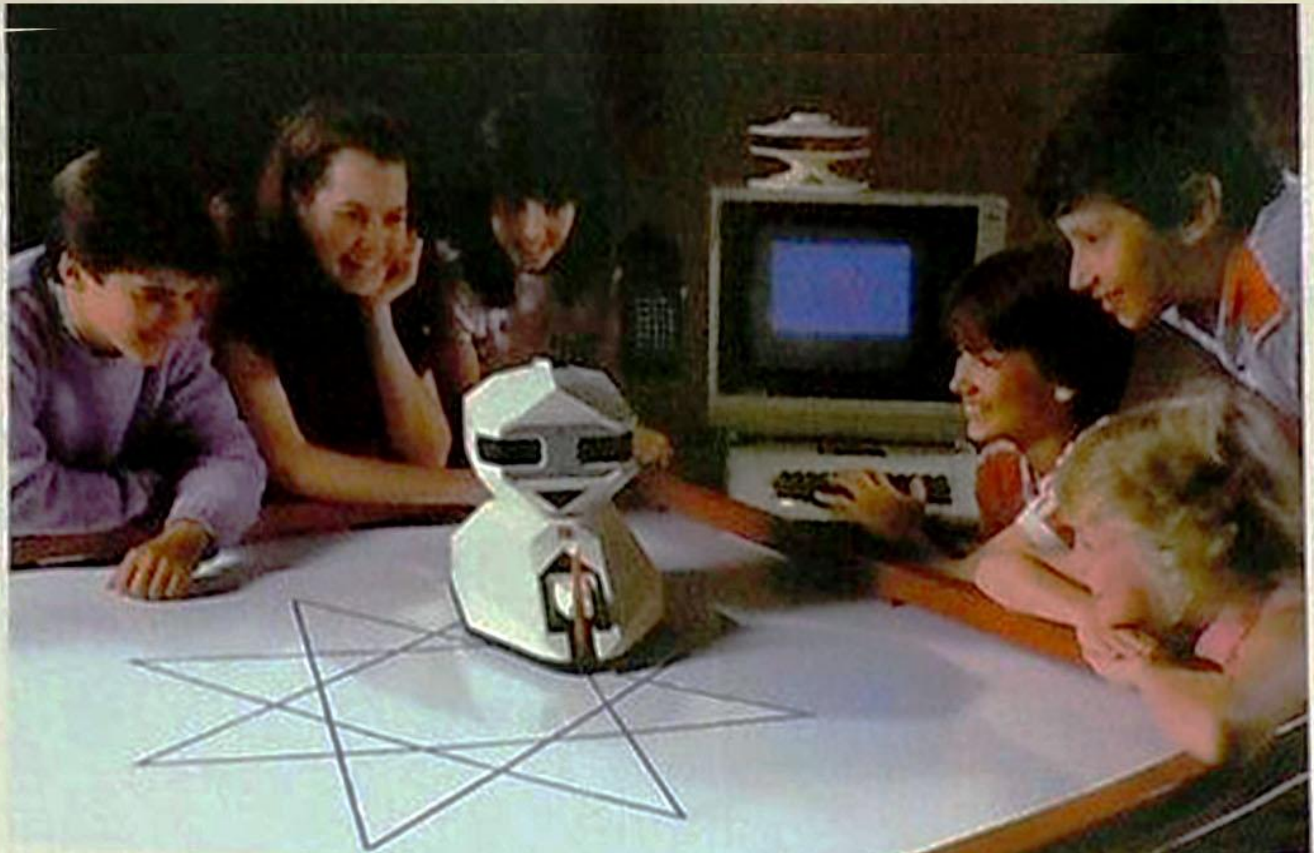

F.R.E.D.™

The world's first personal robots—from Androbot.™

Meet F.R.E.D.™ He's a creative extension of your personal computer.

As a junior member of the Androbot family, F.R.E.D. (Friendly Robotic Educational Device) is an educational intro-

duction to the world of personal robots. His size is small (12 inches), but his abilities are spectacular.

Everything's under control.

F.R.E.D. can be on the go almost anywhere you choose, on the floor or on a table top. And he can be controlled by his portable Remote Infrared Controller or via your personal computer keyboard or joystick. When you use your computer and his software to guide him, he's constantly updating your computer on his progress. An

optional "teach mode" lets him remember his travels, and duplicate those moves on command.

F.R.E.D. rolls through life on a heavy-duty wheel assembly, vigilantly watching his step with a set of downward-looking sensors. He's always on the alert for table edges he knows he should avoid.

F.R.E.D. specifications:

Size: 12 inches high, 14 inches long, 9.5 inches wide.
Weight: 2.5 pounds.
Battery requirements: 4 "D" cells, 4 "AA" cells, optional rechargeable battery pack available.
Maximum Velocity: 5 inches per second.
Speech: standard, optionally expandable.
Communications Medium: bi-directional infrared.
Type of Pen: standard Berol or Flair or equivalent.
Range: 40 feet.
Recommended Play Area: 4 foot by 4 foot minimum.
Transmitter Size: 3.5 inches wide, 8.5 inches long, 2.5 inches thick maximum, 4.75 inches high standing.
Computer Interface: Now available for Apple II, II+, IIe and soon for all popular personal computers.
Software: optional packages available.