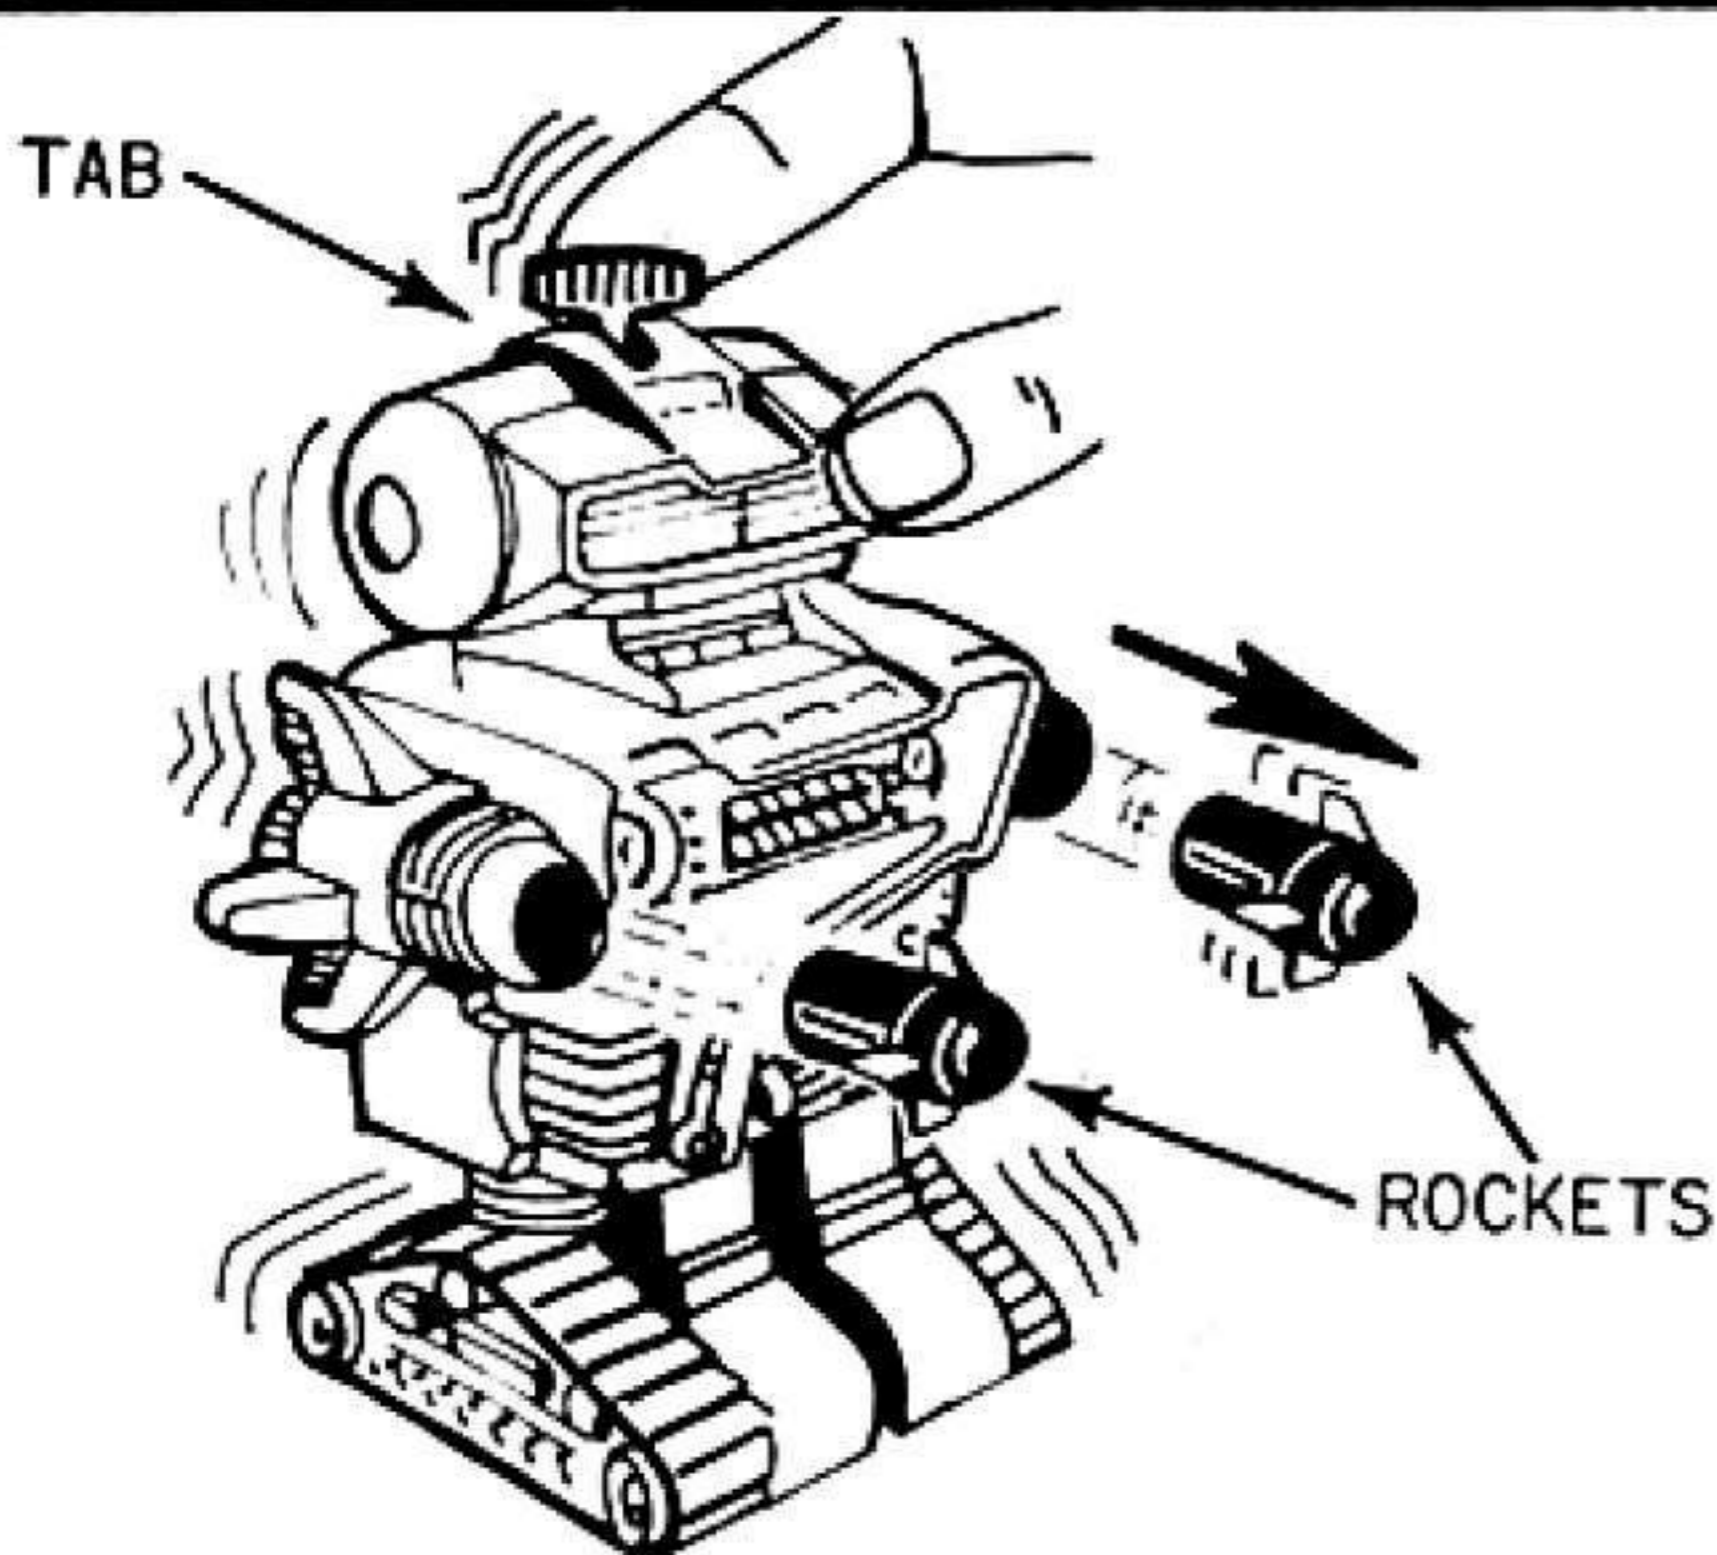

DING-A-LING

ROCKY

INSTRUCTION SHEET

• DO NOT THROW THIS SHEET AWAY. READ ALL INSTRUCTIONS CAREFULLY.

HOW TO LOAD ROCKETS

PUSH ROCKETS ALL THE WAY INTO HOLES.

HOW TO PLAY WITH ROCKY

TO SHOOT ROCKETS, PUSH TAB ON ROCKY'S HEAD FORWARD AS SHOWN.

IMPORTANT

FOR BEST RESULTS ON SPACE SKYWAY SETS, PUT A SMALL AMOUNT OF VASELINE® ALL ALONG LEDGES BETWEEN DING-A-LING'S FEET, AS SHOWN. BE SURE TO ADD MORE VASELINE® WHEN NEEDED.

©1971 TOPPER CORPORATION, ELIZABETH, N.J. 07206