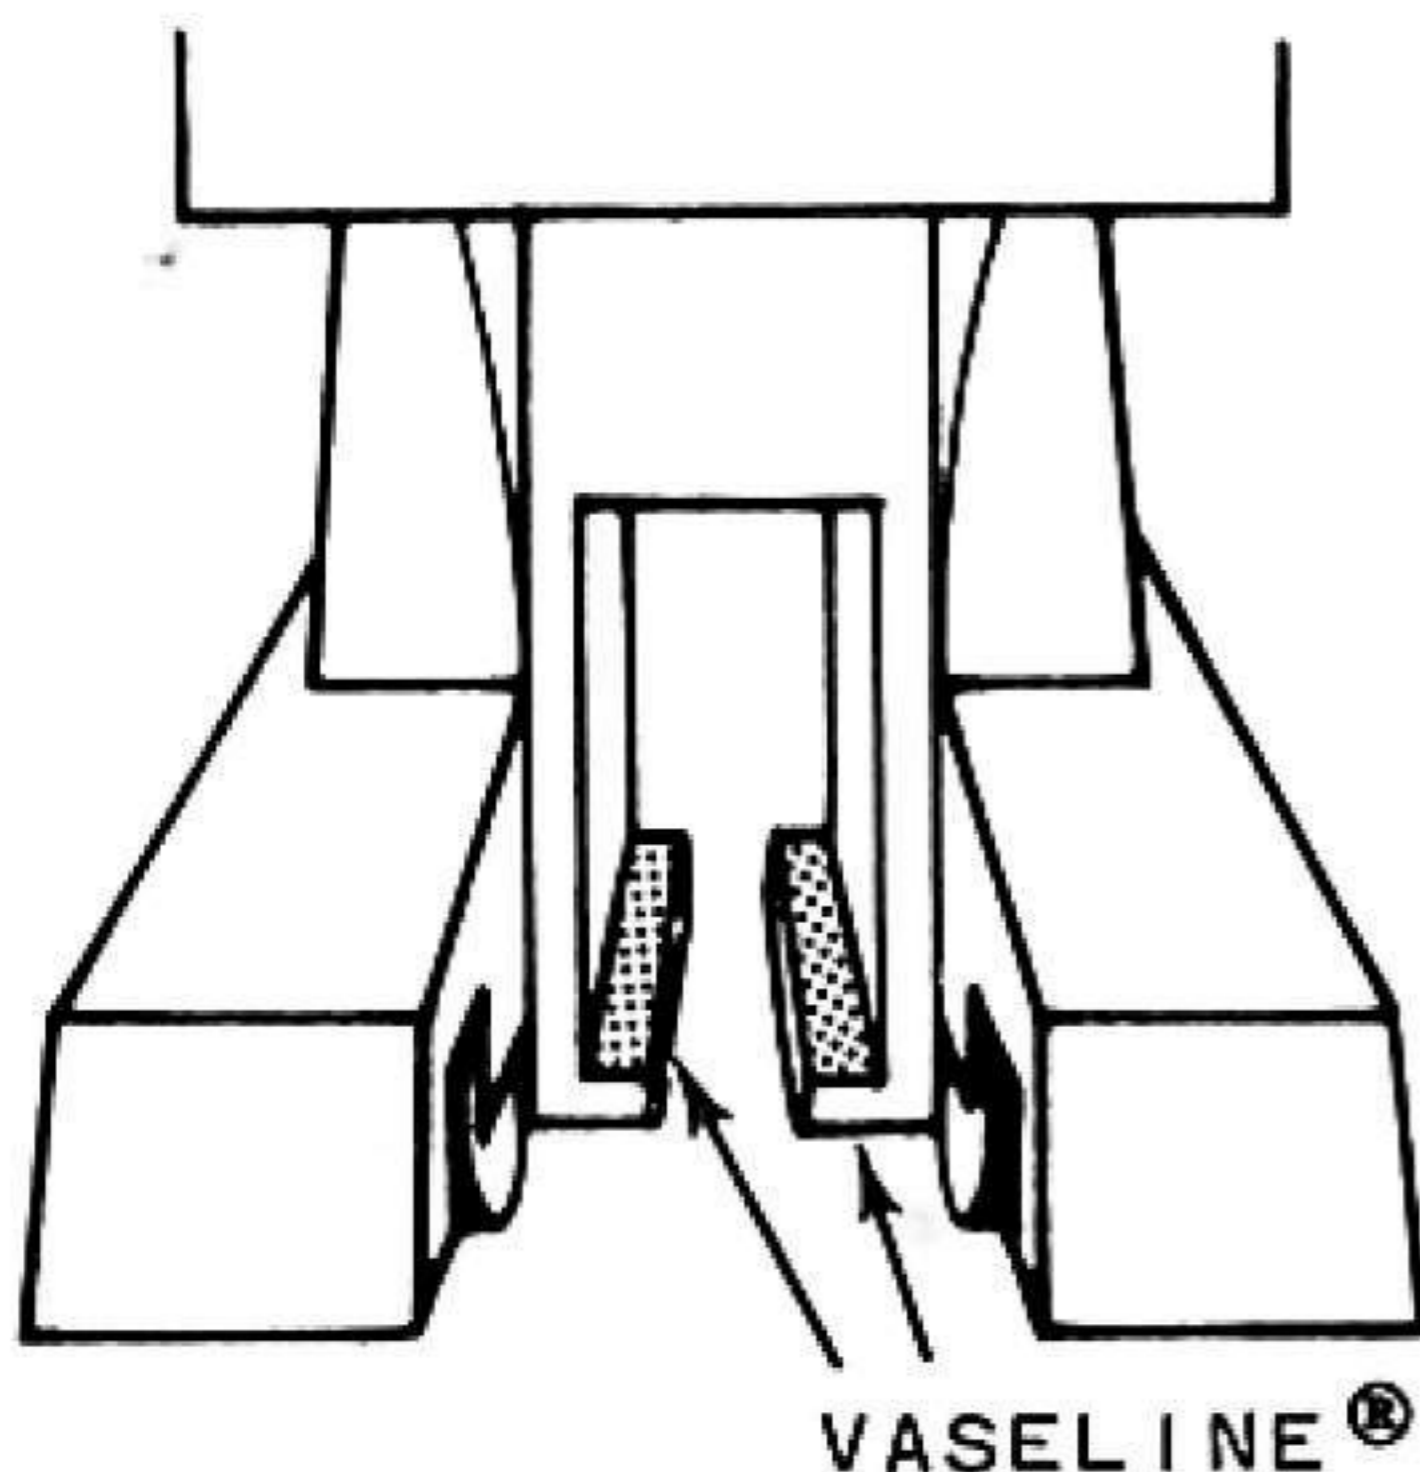

DING-A-LING

ROCKY

INSTRUCTION SHEET

• DO NOT THROW THIS SHEET AWAY. READ ALL INSTRUCTIONS CAREFULLY.

HOW TO LOAD ROCKETS

PUSH ROCKETS ALL THE WAY INTO HOLES.

HOW TO PLAY WITH ROCKY

TO SHOOT ROCKETS, PUSH TAB ON ROCKY'S HEAD FORWARD AS SHOWN.

IMPORTANT

FOR BEST RESULTS ON SPACE SKYWAY SETS, PUT A SMALL AMOUNT OF VASELINE® ALL ALONG LEDGES BETWEEN DING-A-LING'S FEET, AS SHOWN. BE SURE TO ADD MORE VASELINE® WHEN NEEDED.

©1971 TOPPER CORPORATION, ELIZABETH, N.J. 07206