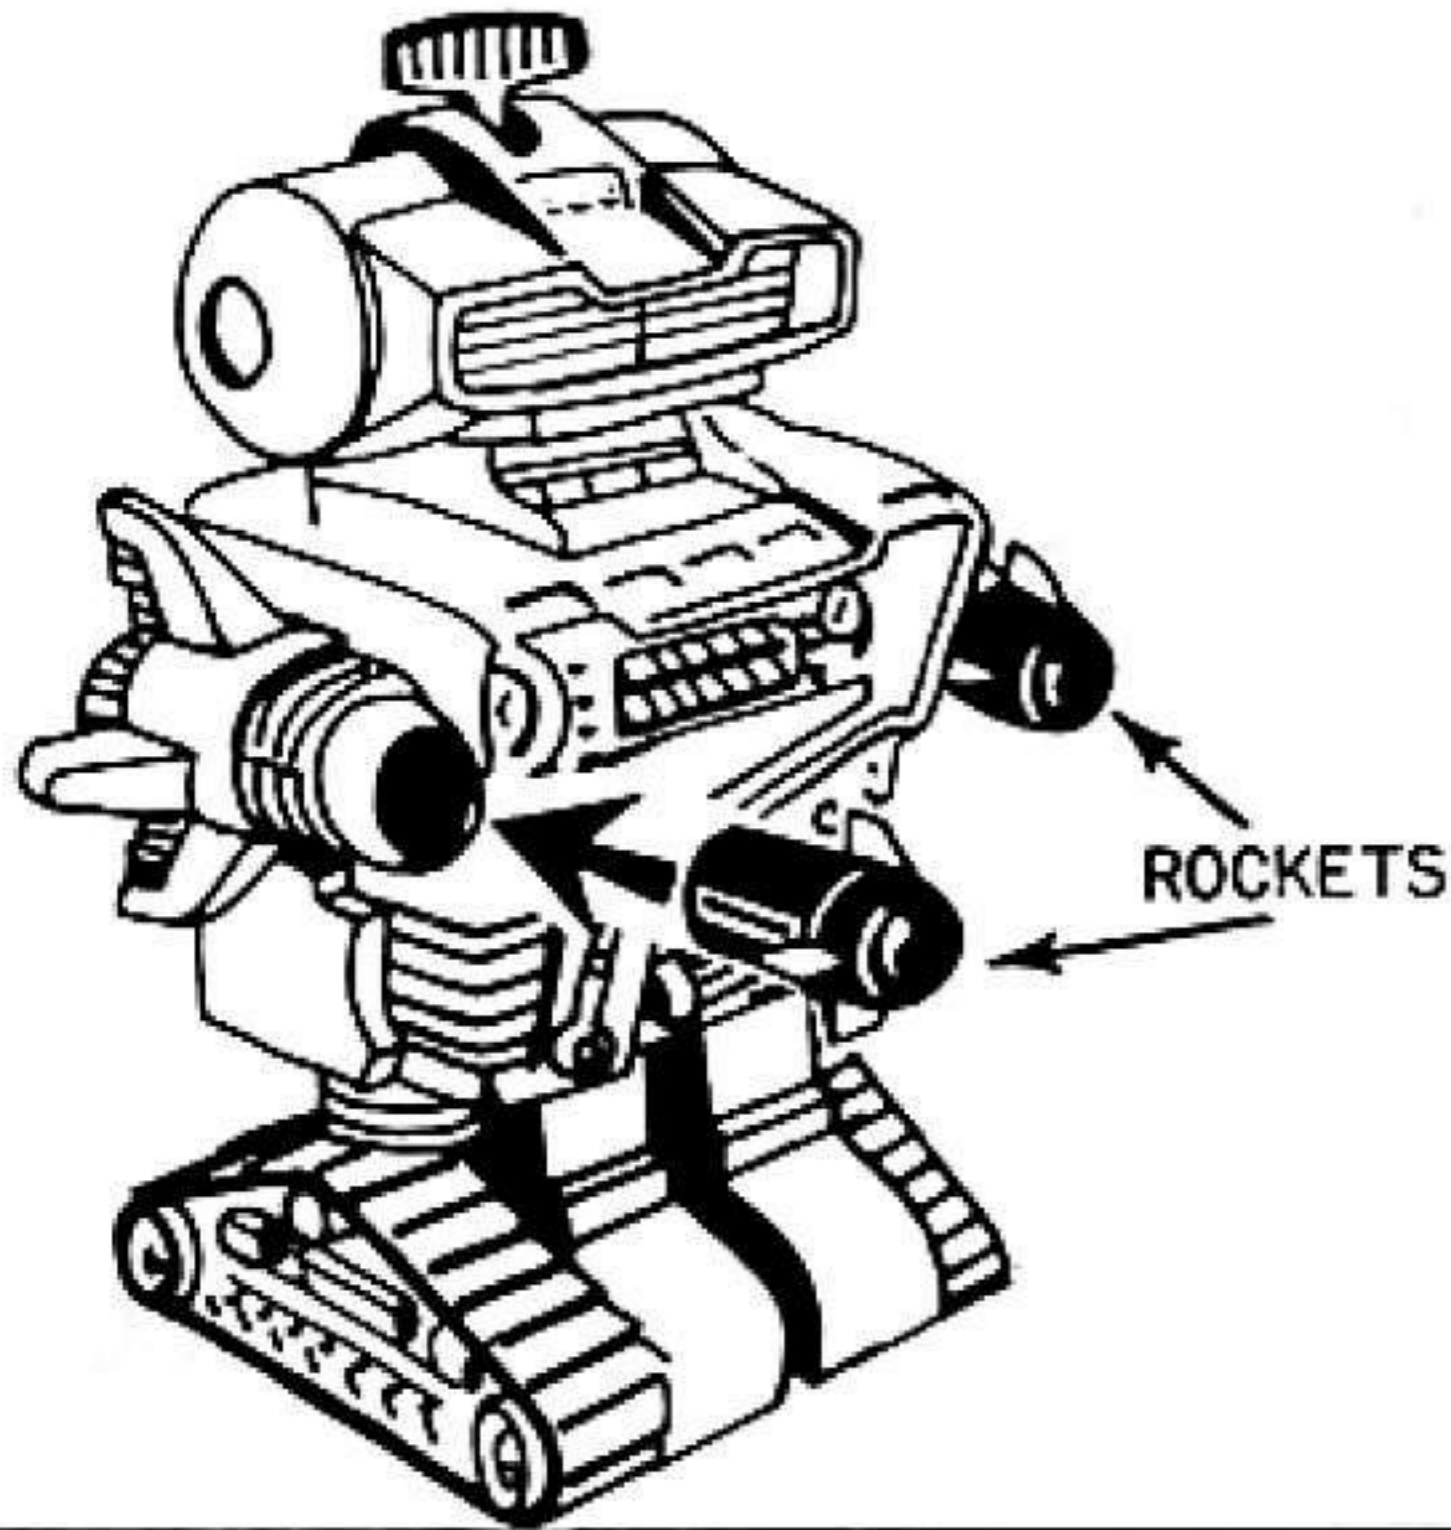

DING-A-LING

ROCKY

INSTRUCTION SHEET

• DO NOT THROW THIS SHEET AWAY. READ ALL INSTRUCTIONS CAREFULLY.

HOW TO LOAD ROCKETS

PUSH ROCKETS ALL THE WAY INTO HOLES.

HOW TO PLAY WITH ROCKY

TO SHOOT ROCKETS, PUSH TAB ON ROCKY'S HEAD FORWARD AS SHOWN.

IMPORTANT

FOR BEST RESULTS ON SPACE SKYWAY SETS, PUT A SMALL AMOUNT OF VASELINE® ALL ALONG LEDGES BETWEEN DING-A-LING'S FEET, AS SHOWN. BE SURE TO ADD MORE VASELINE® WHEN NEEDED.

©1971 TOPPER CORPORATION, ELIZABETH, N.J. 07206